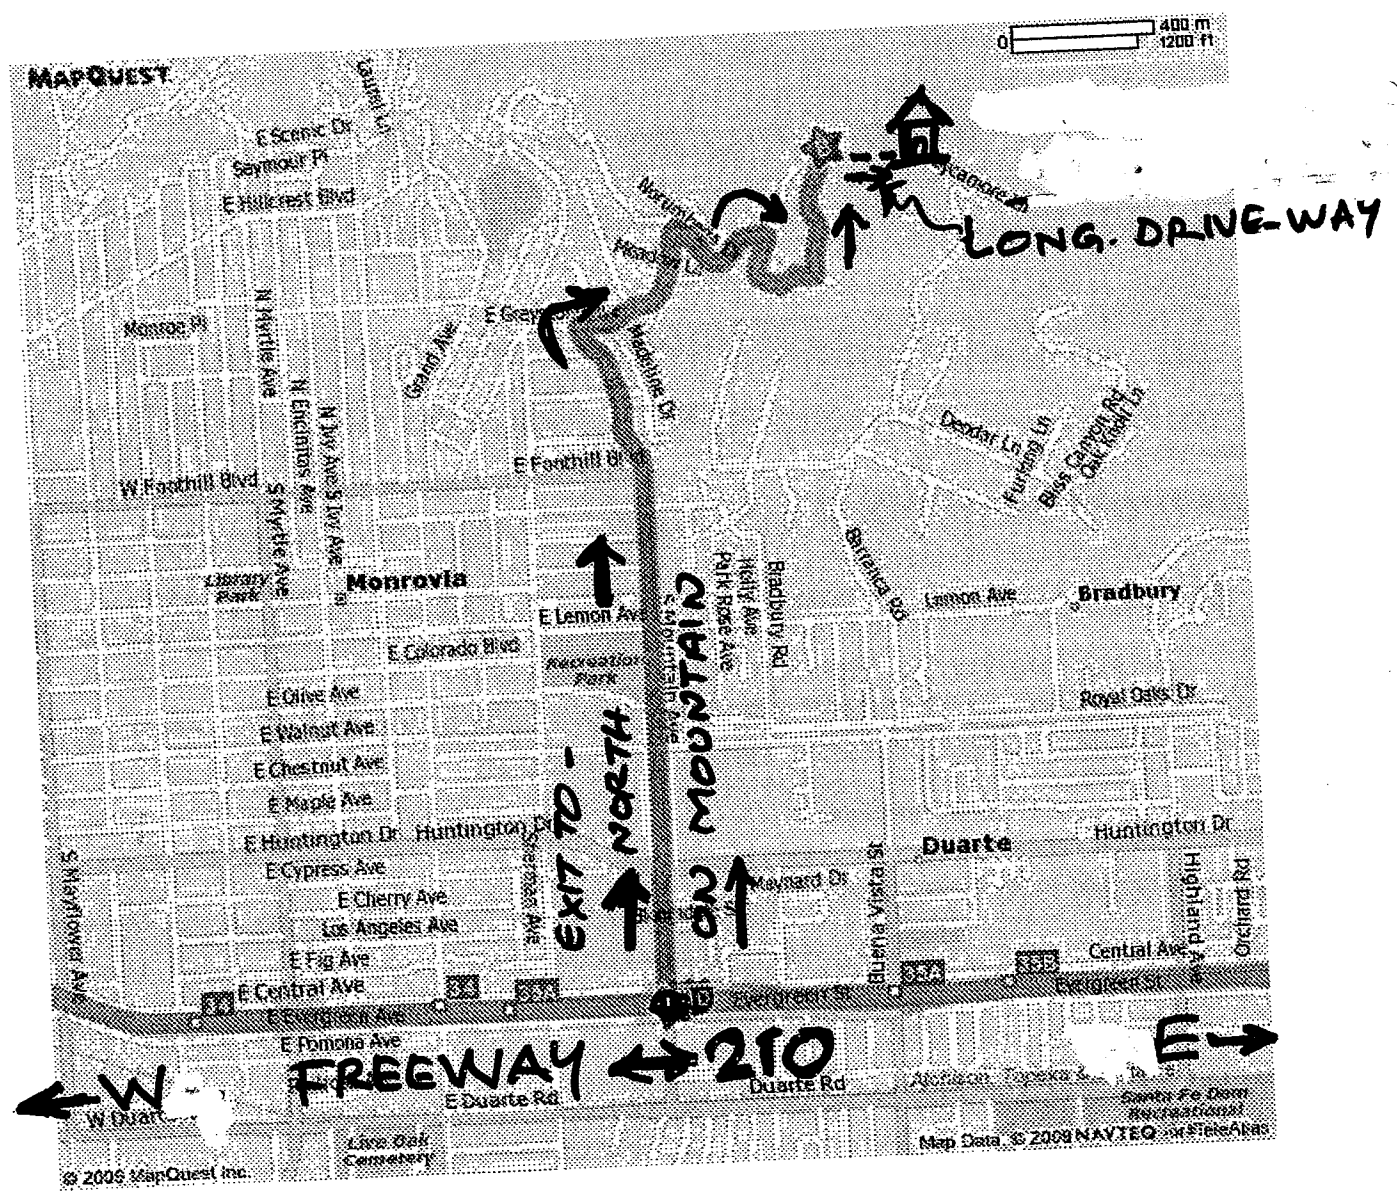

PRAYER MEETING  
 AT  
 RAJAN & SHEELA'S  
 HOUSE  
 ON  
 SAT. 4/15/2010  
 5.30 PM  
 (626) 239-6125 H.

ADDRESS  
 1160 NORUMBEGA DR.  
 MONROVIA  
 CA 91016

FROM FREEWAY 210 ↓

Total Travel Estimates: 7 minutes / 2.60 miles

.210-A: S Mountain Ave; Mountain Ave, Monrovia, CA

EXIT TO MOUNTAIN AVE TO NORTH.

- Start out going NORTH on S MOUNTAIN
- 1: **AVE/MOUNTAIN AVE** toward BLOOMDALE ST. Continue to follow S MOUNTAIN AVE. 1.5 mi
- 2: Turn **RIGHT** onto E GREYSTONE AVE. 0.2 mi
- 3: E GREYSTONE AVE becomes N BRADOAKS AVE. 0.2 mi
- 4: Turn **RIGHT** onto NORUMBEGA DR. 0.0 mi
- 5: Keep **RIGHT** at the fork to continue on NORUMBEGA DR. 0.2 mi
- 6: Turn **RIGHT** to stay on NORUMBEGA DR. 0.2 mi

- 7: Turn **LEFT** to stay on NORUMBEGA DR. 0.3 mi
- 8: **1160 NORUMBEGA DR** is on the **RIGHT**. 0.0 mi

B: 1160 Norumbega Dr, Monrovia, CA 91016-1831

(LONG DRIVE-WAY)

~~Total Travel Estimates: 7 minutes / 2.60 miles~~

A: 1160 Norumbega Dr, Monrovia, CA 91016-1831

RETURN TO 210

- START** 1: Start out going **SOUTH** on NORUMBEGA DR toward STARLIT LN. 0.3 mi
- 2: Turn **RIGHT** to stay on NORUMBEGA DR. 0.2 mi
- 3: Turn **LEFT** to stay on NORUMBEGA DR. 0.3 mi
- 4: Turn **LEFT** onto N BRADOAKS AVE. 0.2 mi
- 5: Stay **STRAIGHT** to go onto E GREYSTONE AVE. 0.2 mi
- 6: Turn **LEFT** onto N MOUNTAIN AVE. 1.5 mi
- END** 7: **S MOUNTAIN AVE; MOUNTAIN AVE**. 0.0 mi