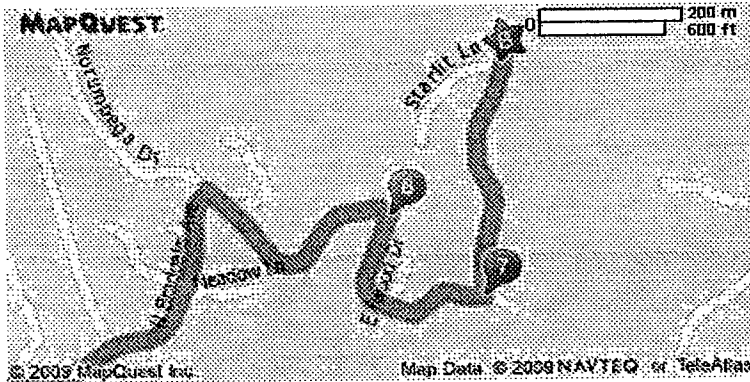

PRAYER MEETING  
 AT  
 RAJAN & SHEELA'S  
 HOUSE  
 ON  
 SAT. 4/15/2010  
 5.30 PM  
 (626) 239-6125 H.

ADDRESS  
 1160 NORUMBEGA DR.  
 MONROVIA  
 CA 91016

FROM FREEWAY 210 ↓

Total Travel Estimates: 7 minutes / 2.60 miles

.210-A: S Mountain Ave; Mountain Ave, Monrovia, CA

EXIT TO MOUNTAIN AVE TO NORTH.

- Start out going NORTH on S MOUNTAIN
- 1: **AVE/MOUNTAIN AVE** toward BLOOMDALE ST. Continue to follow S MOUNTAIN AVE. 1.5 mi
- 2: Turn **RIGHT** onto E GREYSTONE AVE. 0.2 mi
- 3: E GREYSTONE AVE becomes N BRADOAKS AVE. 0.2 mi
- 4: Turn **RIGHT** onto NORUMBEGA DR. 0.0 mi
- 5: Keep **RIGHT** at the fork to continue on NORUMBEGA DR. 0.2 mi
- 6: Turn **RIGHT** to stay on NORUMBEGA DR. 0.2 mi

- 7: Turn **LEFT** to stay on NORUMBEGA DR. 0.3 mi
- 8: **1160 NORUMBEGA DR** is on the **RIGHT**. 0.0 mi

B: 1160 Norumbega Dr, Monrovia, CA 91016-1831

(LONG DRIVE-WAY)

~~Total Travel Estimates: 7 minutes / 2.60 miles~~

A: 1160 Norumbega Dr, Monrovia, CA 91016-1831

RETURN TO 210

- START** 1: Start out going **SOUTH** on NORUMBEGA DR toward STARLIT LN. 0.3 mi
- 2: Turn **RIGHT** to stay on NORUMBEGA DR. 0.2 mi
- 3: Turn **LEFT** to stay on NORUMBEGA DR. 0.3 mi
- 4: Turn **LEFT** onto N BRADOAKS AVE. 0.2 mi
- 5: Stay **STRAIGHT** to go onto E GREYSTONE AVE. 0.2 mi
- 6: Turn **LEFT** onto N MOUNTAIN AVE. 1.5 mi
- END** 7: **S MOUNTAIN AVE; MOUNTAIN AVE**. 0.0 mi